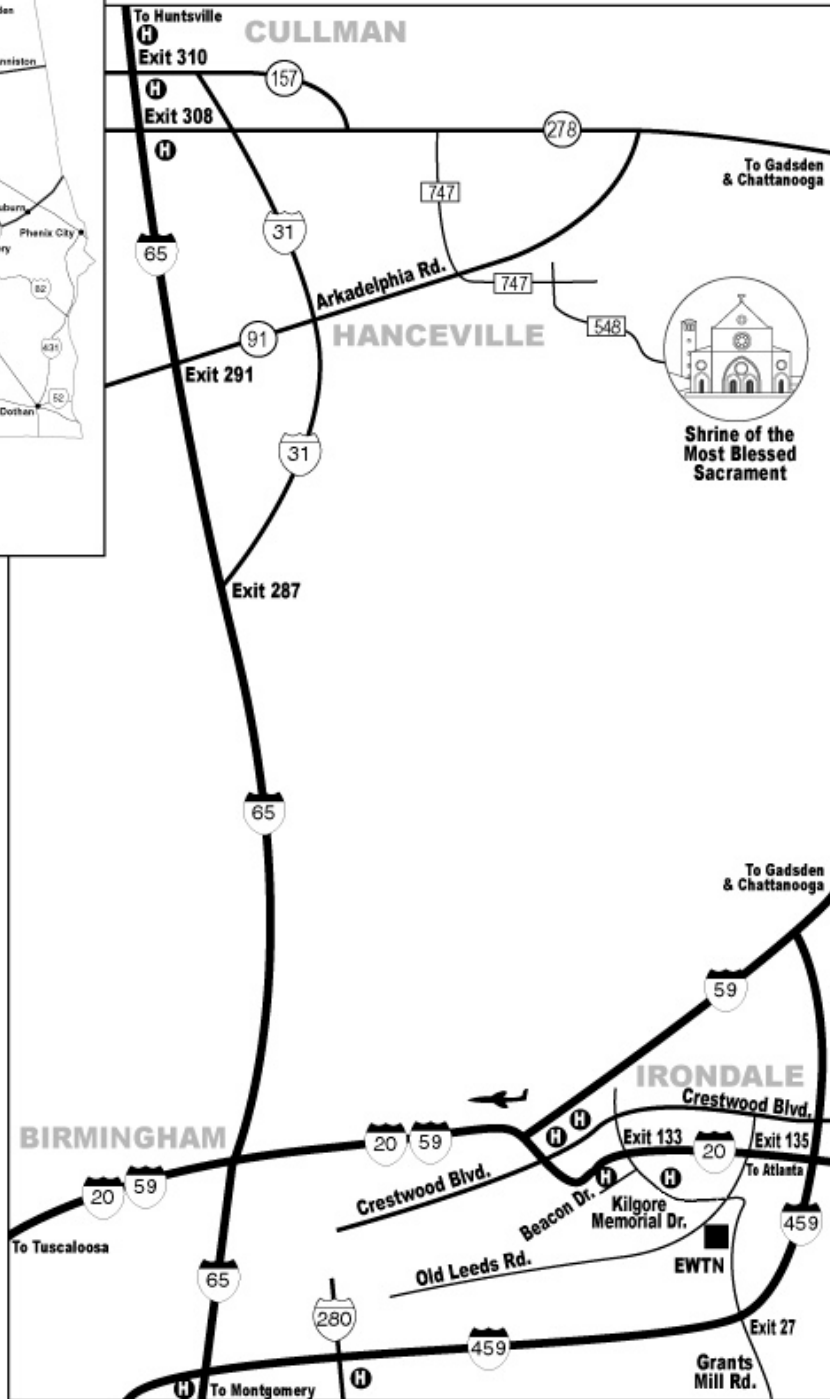

The Shrine is located about 6 miles from the intersection of Hwy. 91 and Hwy. 31 in Hanceville, Alabama. Going either direction on I-65, take Exit 291 for Hwy. 91 North. Turn right at County Road 747 and right again at County Road 548.

- Hotel
- Airport
- Interstate
- United States
- State
- County

Shrine of the Most Blessed Sacrament
3222 County Road 548
Hanceville, AL 35077
Telephone 256/352-6267